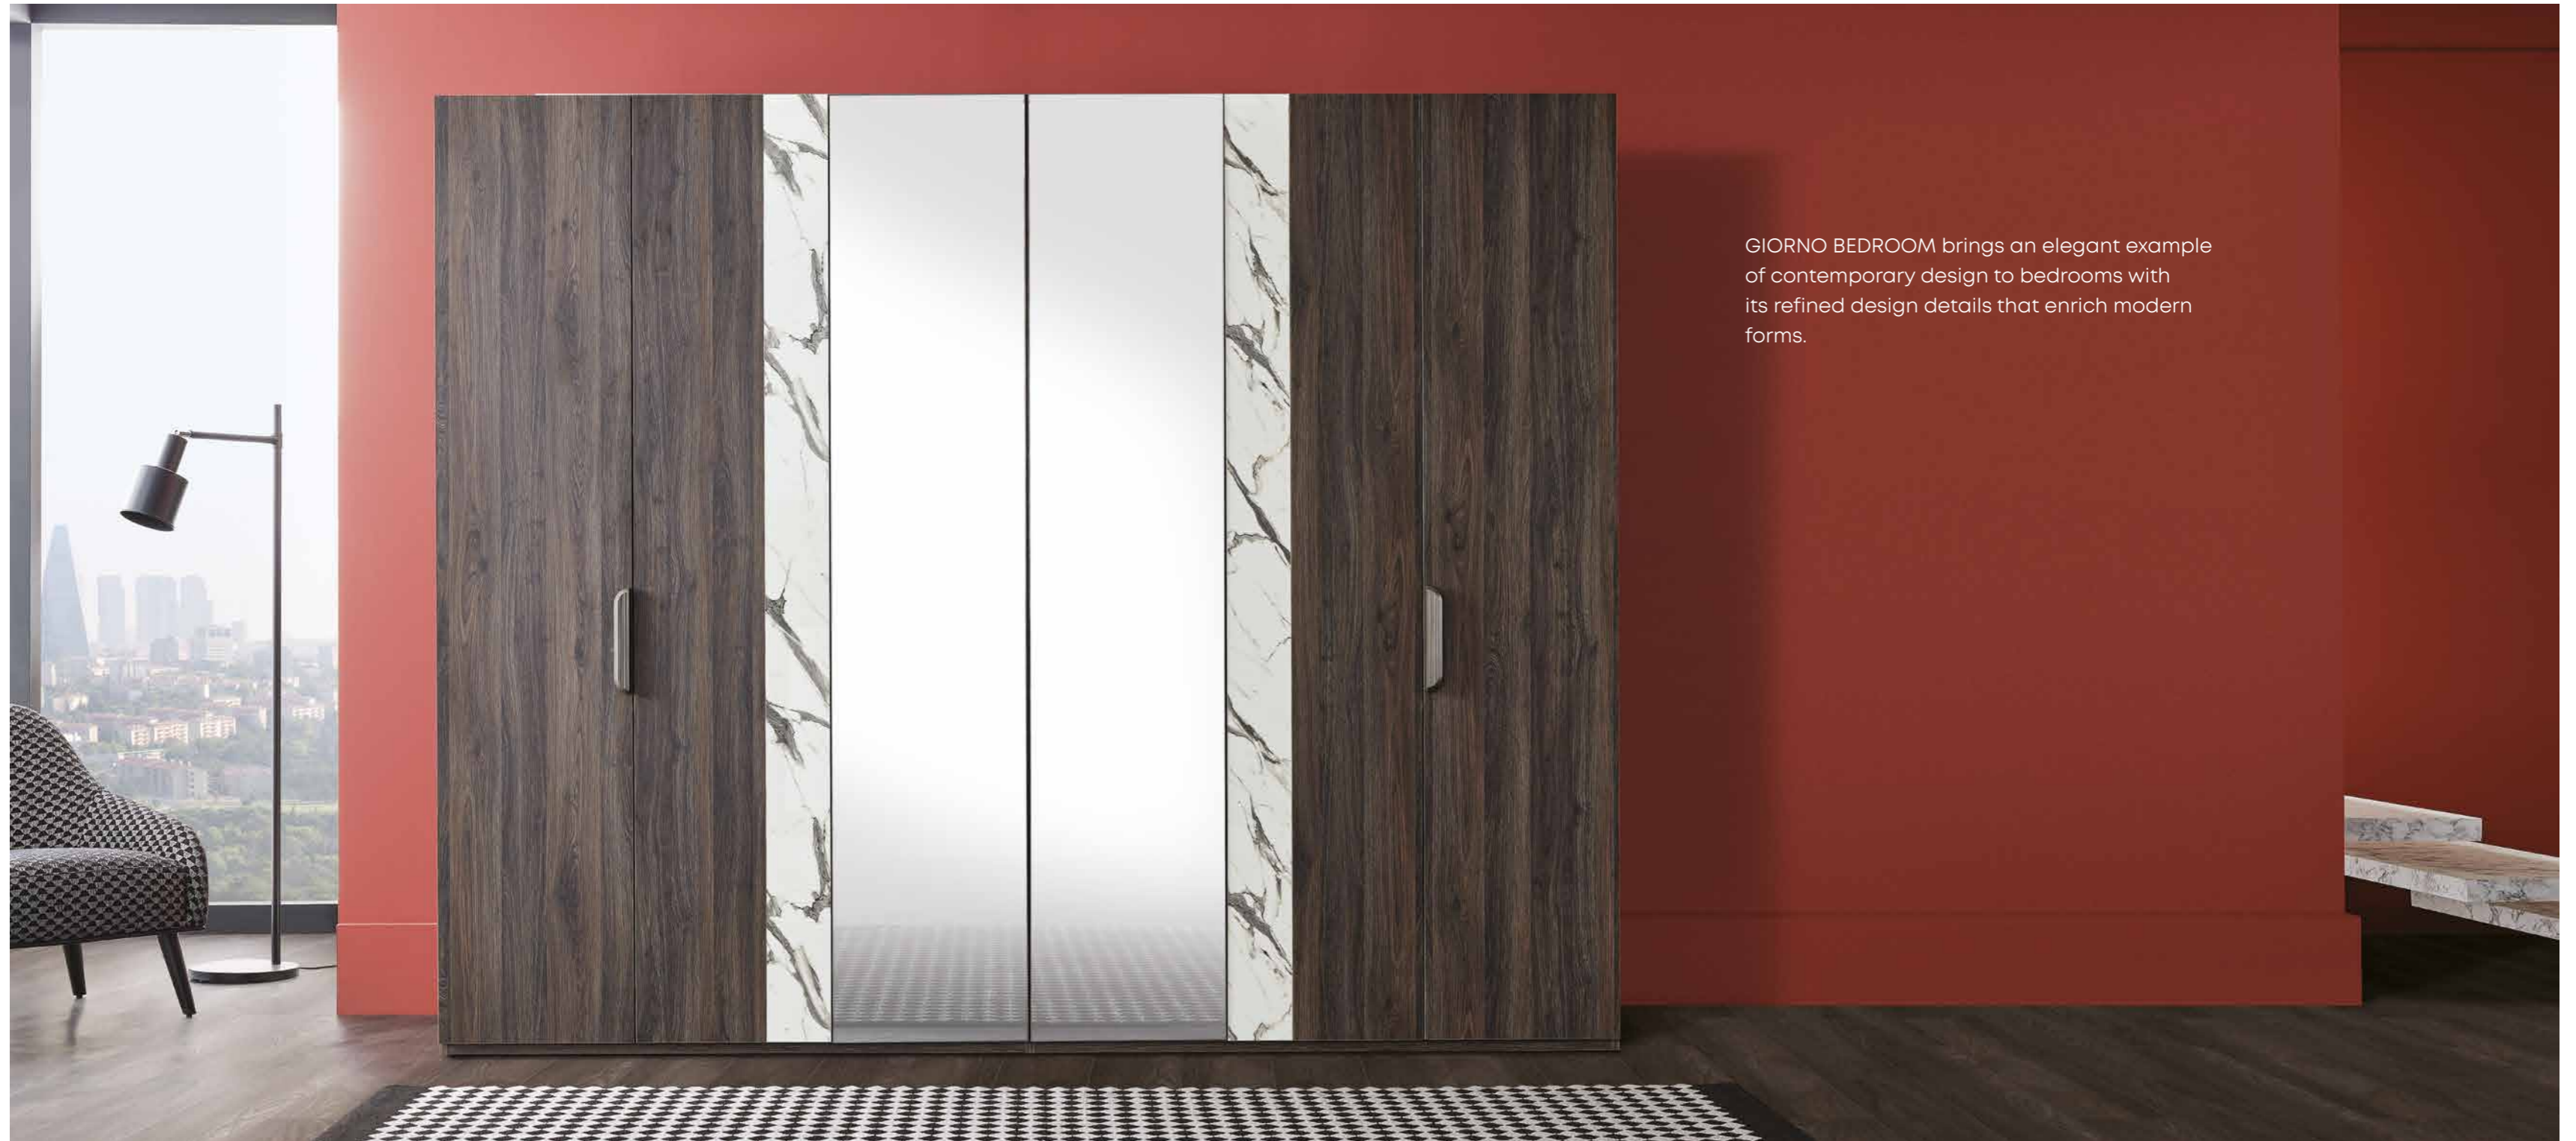

Cushion 3

**MODERN DECORATION
WITH REFINED DETAILS**

GIORNO BEDROOM creates an aesthetic atmosphere with enriched design features while reflecting a unique elegance of natural walnut surfaces, marble textures and quilted details with ourstanding craftmandship.