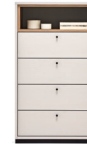

Loreto Bedroom

Loreto Bedroom which brings wooden surfaces with stylish metal details draws attention with its elegant and serene effect. It brings a unique interpretation to decoration with its metal matt black handle and leg applications as well as aesthetic touches such as contemporary headboard design.

Light walnut and off-white colour combination

Two alternatives as chest of drawers and high chest of drawers

5 different wardrobe alternatives

Wardrobe with Sliding Doors
W:2402 H:2215 D:700

Wardrobe with Sliding Doors
W:2202 H:2215 D:700

Wardrobe with 5 Doors
W:2264 H:2215 D:627

Wardrobe With 3 Doors
W:1378 H:2215 D:627

Wardrobe with 2 Door
W:925 H:2215 D:627

High Chest of Drawers
W:643 H:1104 D:480

Chest of Drawers / Mirror
W:1084 H:881 D:480
W:642 H:700 D:150