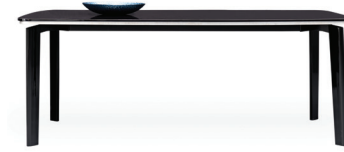

Valdera Dining Room

Valdera Dining Room impresses with its luxurious style, which stands out with its spectacular touches. It enhances its linear design with series-specific shiny surface applications.

Use of series-specific ebony coated MDF, bright appearance

3 different size table alternatives

Application of black coloured glass on the top of sideboard

Sideboard / Mirror
W:2078 H:821 D:504
W:435 H:950 D:40

Non-Extendable Dining Table
W: 2000 H:752 D:1000

Non-Extendable Dining Table
W:1800 H:750 D:950

Non-Extendable Dining Table
W:2000 H:750 D:950

Chair
W:485 H:863 D:565

**The dimensions are given in mm.*